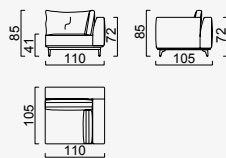

# loft

- Feather sponge on the back
- Frame strengthened with ply-wood  
( 10 year warranty compliance with European norms )
- Seating height 41 cm
- Sofa height 85 cm

## Wooden Based Color

Inter Module

KG: 39,53 m<sup>3</sup>: 0,74

Amorf Module (Left)

KG: 69,82 m<sup>3</sup>: 1,76

Amorf Module (Right)

KG: 69,82 m<sup>3</sup>: 1,76

Arm Module (Left)

KG: 47,53 m<sup>3</sup>: 0,74

Arm Module (Right)

KG: 47,53 m<sup>3</sup>: 0,74

Corner Module (Left)

KG: 55,83 m<sup>3</sup>: 0,82

Corner Module (Right)

KG: 55,83 m<sup>3</sup>: 0,82

With Side Table Module (Left)

KG: 47,83 m<sup>3</sup>: 0,90

With Side Table Module (Right)

KG: 47,83 m<sup>3</sup>: 0,90

Module With Exterior Table (Left)

KG: 47,83 m<sup>3</sup>: 0,90

Module With Exterior Table (Right)

KG: 47,83 m<sup>3</sup>: 0,90