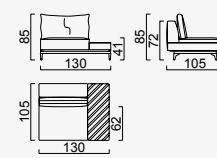

# loft

- Feather sponge on the back
- Frame strengthened with ply-wood  
( 10 year warranty compliance with European norms )
- Seating height 41 cm
- Sofa height 85 cm

## Wooden Based Color

Inter Module

KG: 39,53 m<sup>3</sup>: 0,74

Amorf Module (Left)

KG: 69,82 m<sup>3</sup>: 1,76

Amorf Module (Right)

KG: 69,82 m<sup>3</sup>: 1,76

Arm Module (Left)

KG: 47,53 m<sup>3</sup>: 0,74

Arm Module (Right)

KG: 47,53 m<sup>3</sup>: 0,74

Corner Module (Left)

KG: 55,83 m<sup>3</sup>: 0,82

Corner Module (Right)

KG: 55,83 m<sup>3</sup>: 0,82

With Side Table Module (Left)

KG: 47,83 m<sup>3</sup>: 0,90

With Side Table Module (Right)

KG: 47,83 m<sup>3</sup>: 0,90

Module With Exterior Table (Left)

KG: 47,83 m<sup>3</sup>: 0,90

Module With Exterior Table (Right)

KG: 47,83 m<sup>3</sup>: 0,90