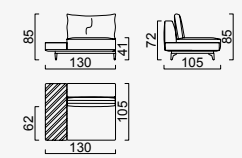

# loft

- Feather sponge on the back
- Frame strengthened with ply-wood  
( 10 year warranty compliance with European norms )
- Seating height 41 cm
- Sofa height 85 cm

## Wooden Based Color

Inter Module

KG: 39,53 m<sup>3</sup>: 0,74

Amorf Module (Left)

KG: 69,82 m<sup>3</sup>: 1,76

Amorf Module (Right)

KG: 69,82 m<sup>3</sup>: 1,76

Arm Module (Left)

KG: 47,53 m<sup>3</sup>: 0,74

Arm Module (Right)

KG: 47,53 m<sup>3</sup>: 0,74

Corner Module (Left)

KG: 55,83 m<sup>3</sup>: 0,82

Corner Module (Right)

KG: 55,83 m<sup>3</sup>: 0,82

With Side Table Module (Left)

KG: 47,83 m<sup>3</sup>: 0,90

With Side Table Module (Right)

KG: 47,83 m<sup>3</sup>: 0,90

Module With Exterior Table (Left)

KG: 47,83 m<sup>3</sup>: 0,90

Module With Exterior Table (Right)

KG: 47,83 m<sup>3</sup>: 0,90