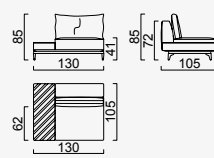

# loft

- Feather sponge on the back
- Frame strengthened with ply-wood  
( 10 year warranty compliance with European norms )
- Seating height 41 cm
- Sofa height 85 cm

## Wooden Based Color

Inter Module

KG: 39,53 m<sup>3</sup>: 0,74

Amorf Module (Left)

KG: 69,82 m<sup>3</sup>: 1,76

Amorf Module (Right)

KG: 69,82 m<sup>3</sup>: 1,76

Arm Module (Left)

KG: 47,53 m<sup>3</sup>: 0,74

Arm Module (Right)

KG: 47,53 m<sup>3</sup>: 0,74

Corner Module (Left)

KG: 55,83 m<sup>3</sup>: 0,82

Corner Module (Right)

KG: 55,83 m<sup>3</sup>: 0,82

With Side Table Module (Left)

KG: 47,83 m<sup>3</sup>: 0,90

With Side Table Module (Right)

KG: 47,83 m<sup>3</sup>: 0,90

Module With Exterior Table (Left)

KG: 47,83 m<sup>3</sup>: 0,90

Module With Exterior Table (Right)

KG: 47,83 m<sup>3</sup>: 0,90