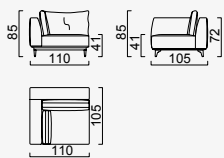

# loft

- Feather sponge on the back
- Frame strengthened with ply-wood  
( 10 year warranty compliance with European norms )
- Seating height 41 cm
- Sofa height 85 cm

## Wooden Based Color

Inter Module

KG: 39,53 m<sup>3</sup>: 0,74

Amorf Module (Left)

KG: 69,82 m<sup>3</sup>: 1,76

Amorf Module (Right)

KG: 69,82 m<sup>3</sup>: 1,76

Arm Module (Left)

KG: 47,53 m<sup>3</sup>: 0,74

Arm Module (Right)

KG: 47,53 m<sup>3</sup>: 0,74

Corner Module (Left)

KG: 55,83 m<sup>3</sup>: 0,82

Corner Module (Right)

KG: 55,83 m<sup>3</sup>: 0,82

With Side Table Module (Left)

KG: 47,83 m<sup>3</sup>: 0,90

With Side Table Module (Right)

KG: 47,83 m<sup>3</sup>: 0,90

Module With Exterior Table (Left)

KG: 47,83 m<sup>3</sup>: 0,90

Module With Exterior Table (Right)

KG: 47,83 m<sup>3</sup>: 0,90