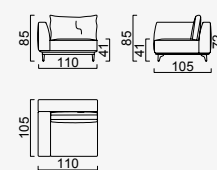

# loft

- Feather sponge on the back
- Frame strengthened with ply-wood  
( 10 year warranty compliance with European norms )
- Seating height 41 cm
- Sofa height 85 cm

## Wooden Based Color

Inter Module

KG: 39,53 m<sup>3</sup>: 0,74

Amorf Module (Left)

KG: 69,82 m<sup>3</sup>: 1,76

Amorf Module (Right)

KG: 69,82 m<sup>3</sup>: 1,76

Arm Module (Left)

KG: 47,53 m<sup>3</sup>: 0,74

Arm Module (Right)

KG: 47,53 m<sup>3</sup>: 0,74

Corner Module (Left)

KG: 55,83 m<sup>3</sup>: 0,82

Corner Module (Right)

KG: 55,83 m<sup>3</sup>: 0,82

With Side Table Module (Left)

KG: 47,83 m<sup>3</sup>: 0,90

With Side Table Module (Right)

KG: 47,83 m<sup>3</sup>: 0,90

Module With Exterior Table (Left)

KG: 47,83 m<sup>3</sup>: 0,90

Module With Exterior Table (Right)

KG: 47,83 m<sup>3</sup>: 0,90