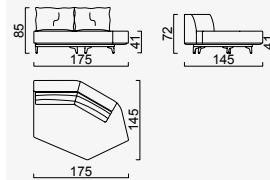

# loft

- Feather sponge on the back
- Frame strengthened with ply-wood  
( 10 year warranty compliance with European norms )
- Seating height 41 cm
- Sofa height 85 cm

## Wooden Based Color

Inter Module

KG: 39,53 m<sup>3</sup>: 0,74

Amorf Module (Left)

KG: 69,82 m<sup>3</sup>: 1,76

Amorf Module (Right)

KG: 69,82 m<sup>3</sup>: 1,76

Arm Module (Left)

KG: 47,53 m<sup>3</sup>: 0,74

Arm Module (Right)

KG: 47,53 m<sup>3</sup>: 0,74

Corner Module (Left)

KG: 55,83 m<sup>3</sup>: 0,82

Corner Module (Right)

KG: 55,83 m<sup>3</sup>: 0,82

With Side Table Module (Left)

KG: 47,83 m<sup>3</sup>: 0,90

With Side Table Module (Right)

KG: 47,83 m<sup>3</sup>: 0,90

Module With Exterior Table (Left)

KG: 47,83 m<sup>3</sup>: 0,90

Module With Exterior Table (Right)

KG: 47,83 m<sup>3</sup>: 0,90