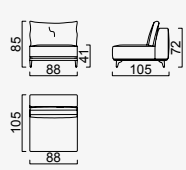

# loft

- Feather sponge on the back
- Frame strengthened with ply-wood  
( 10 year warranty compliance with European norms )
- Seating height 41 cm
- Sofa height 85 cm

## Wooden Based Color

Inter Module

KG: 39,53 m<sup>3</sup>: 0,74

Amorf Module (Left)

KG: 69,82 m<sup>3</sup>: 1,76

Amorf Module (Right)

KG: 69,82 m<sup>3</sup>: 1,76

Arm Module (Left)

KG: 47,53 m<sup>3</sup>: 0,74

Arm Module (Right)

KG: 47,53 m<sup>3</sup>: 0,74

Corner Module (Left)

KG: 55,83 m<sup>3</sup>: 0,82

Corner Module (Right)

KG: 55,83 m<sup>3</sup>: 0,82

With Side Table Module (Left)

KG: 47,83 m<sup>3</sup>: 0,90

With Side Table Module (Right)

KG: 47,83 m<sup>3</sup>: 0,90

Module With Exterior Table (Left)

KG: 47,83 m<sup>3</sup>: 0,90

Module With Exterior Table (Right)

KG: 47,83 m<sup>3</sup>: 0,90