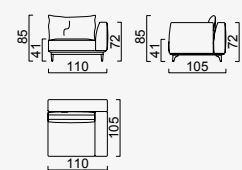

# loft

- Feather sponge on the back
- Frame strengthened with ply-wood  
( 10 year warranty compliance with European norms )
- Seating height 41 cm
- Sofa height 85 cm

## Wooden Based Color

Inter Module

KG: 39,53 m<sup>3</sup>: 0,74

Amorf Module (Left)

KG: 69,82 m<sup>3</sup>: 1,76

Amorf Module (Right)

KG: 69,82 m<sup>3</sup>: 1,76

Arm Module (Left)

KG: 47,53 m<sup>3</sup>: 0,74

Arm Module (Right)

KG: 47,53 m<sup>3</sup>: 0,74

Corner Module (Left)

KG: 55,83 m<sup>3</sup>: 0,82

Corner Module (Right)

KG: 55,83 m<sup>3</sup>: 0,82

With Side Table Module (Left)

KG: 47,83 m<sup>3</sup>: 0,90

With Side Table Module (Right)

KG: 47,83 m<sup>3</sup>: 0,90

Module With Exterior Table (Left)

KG: 47,83 m<sup>3</sup>: 0,90

Module With Exterior Table (Right)

KG: 47,83 m<sup>3</sup>: 0,90