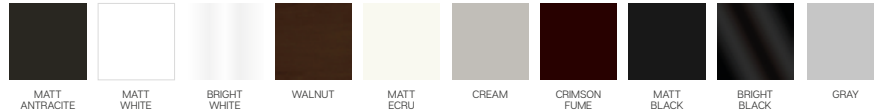

# loft

- Feather sponge on the back
- Frame strengthened with ply-wood  
( 10 year warranty compliance with European norms )
- Seating height 41 cm
- Sofa height 85 cm

## Wooden Based Color

Inter Module

KG: 39,53 m<sup>3</sup>: 0,74

Amorf Module (Left)

KG: 69,82 m<sup>3</sup>: 1,76

Amorf Module (Right)

KG: 69,82 m<sup>3</sup>: 1,76

Arm Module (Left)