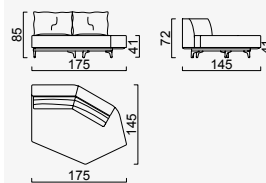

# loft

- Feather sponge on the back
- Frame strengthened with ply-wood  
( 10 year warranty compliance with European norms )
- Seating height 41 cm
- Sofa height 85 cm

KG: 47,53 m<sup>3</sup>: 0,74

Arm Module (Right)

KG: 47,53 m<sup>3</sup>: 0,74

Corner Module (Left)

KG: 55,83 m<sup>3</sup>: 0,82

Corner Module (Right)

KG: 55,83 m<sup>3</sup>: 0,82

With Side Table Module (Left)

KG: 47,83 m<sup>3</sup>: 0,90

With Side Table Module (Right)

KG: 47,83 m<sup>3</sup>: 0,90

Module With Exterior Table (Left)

KG: 47,83 m<sup>3</sup>: 0,90

Module With Exterior Table (Right)

KG: 47,83 m<sup>3</sup>: 0,90

Inter Pouf

KG: 28,13 m<sup>3</sup>: 0,36

Pouf

KG: 28,13 m<sup>3</sup>: 0,36

Amorf Module Origami

KG: 69,82 m<sup>3</sup>: 1,76