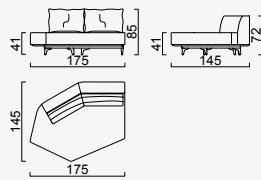

# loft

- Feather sponge on the back
- Frame strengthened with ply-wood  
( 10 year warranty compliance with European norms )
- Seating height 41 cm
- Sofa height 85 cm

## Wooden Based Color

Inter Module

KG: 39,53 m<sup>3</sup>: 0,74

Amorf Module (Left)

KG: 69,82 m<sup>3</sup>: 1,76

Amorf Module (Right)

KG: 69,82 m<sup>3</sup>: 1,76

Arm Module (Left)

KG: 47,53 m<sup>3</sup>: 0,74

Arm Module (Right)

KG: 47,53 m<sup>3</sup>: 0,74

Corner Module (Left)

KG: 55,83 m<sup>3</sup>: 0,82

Corner Module (Right)

KG: 55,83 m<sup>3</sup>: 0,82

With Side Table Module (Left)

KG: 47,83 m<sup>3</sup>: 0,90

With Side Table Module (Right)

KG: 47,83 m<sup>3</sup>: 0,90

Module With Exterior Table (Left)

KG: 47,83 m<sup>3</sup>: 0,90

Module With Exterior Table (Right)

KG: 47,83 m<sup>3</sup>: 0,90