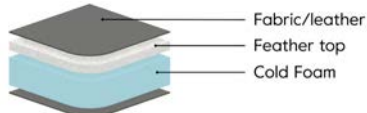

Back Cushion

The back cushion consists of a core in cold foam covered in fibre padding.

Feather Soft - C2

Seat Cushion

The seat cushion consists of elastic cut cold foam with a feather top.

Back Cushion

The back cushion consists of a core in foam with a feather top.

Memory Foam - CM

Seat Cushion

The seat cushion consists of elastic cut cold foam with memory foam on top, covered with fibre padding.

Back Cushion

The back cushion consists of a core in foam with a feather top.