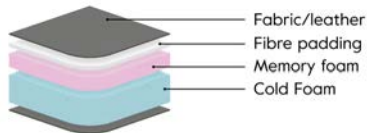

Back Cushion

The back cushion consists of a core in cold foam covered in fibre padding.

Feather Soft - C2

Seat Cushion

The seat cushion consists of elastic cut cold foam with a feather top.

Back Cushion

The back cushion consists of a core in foam with a feather top.

Memory Foam - CM

Seat Cushion

The seat cushion consists of elastic cut cold foam with memory foam on top, covered with fibre padding.

Back Cushion

The back cushion consists of a core in foam with a feather top.