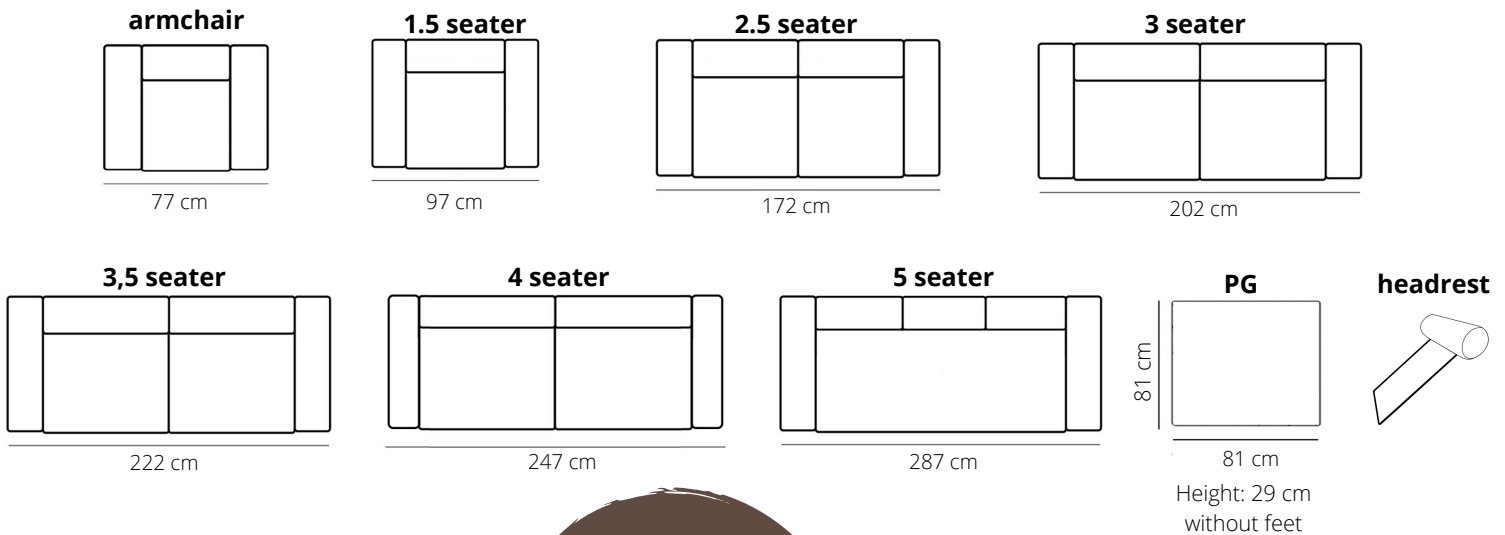

ELEMENTS

STITCHING

Havana

only available in leather or L60 oklakoma/Colorado and fabrics Hunter

Esprit

available in leather and fabrics

HEIGHT WITHOUT FEET: 66 cm
DEPTH: 96 cm
SEAT DEPTH: 55 cm
SEAT HEIGHT WITHOUT FEET: 29 cm
ARM HEIGHT WITHOUT FEET: 54 cm

PRODUCT INFO

FRAME

FILLING

SUSPENSION

LEGS

RVS or matt black

Height: 15,5 cm

RVS

Height: 12 cm

black

Height: 15 cm

alu

Height: 15 cm

colors:
Height: 12 cm

BACK

SEAT

This sofa has loose seat and back cushions

Caution: with the use of different moulds, the stitching of models in fabrics can be different from the stitching of the same models in leather.
All sizes are approximate, technical and stylistic changes and typing errors are reserved.