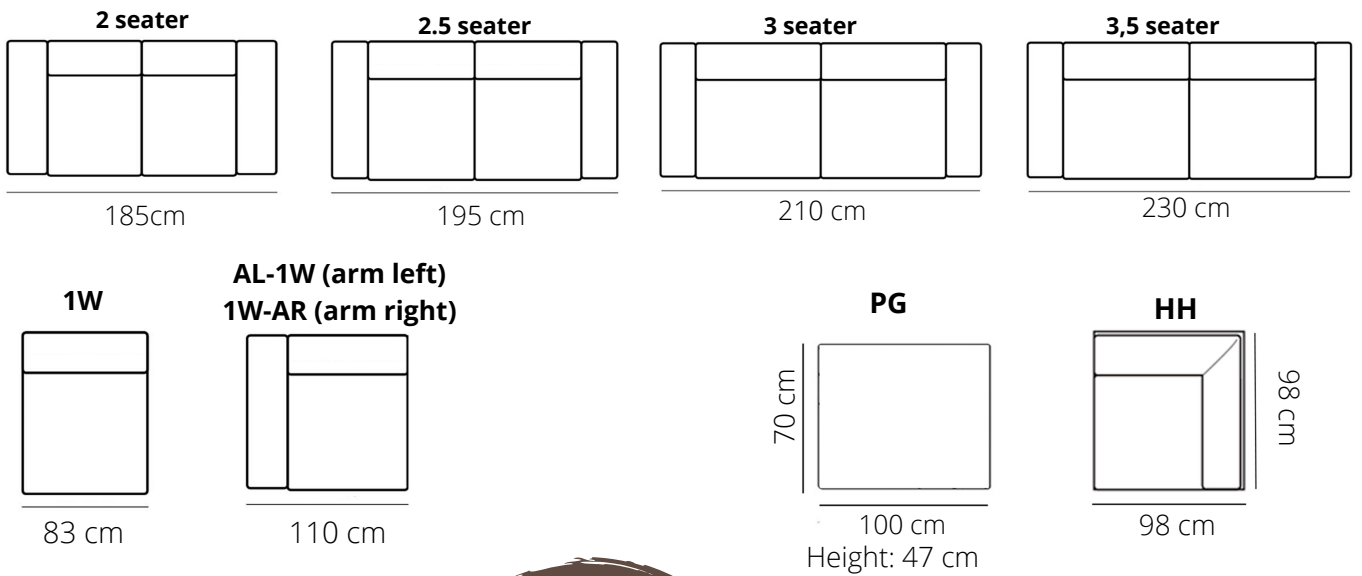

BRONX

ELEMENTS

HEIGHT: 82 cm
DEPTH: 98 cm
SEAT DEPTH: 66 cm
SEAT HEIGHT: 49 cm
ARM HEIGHT: 64 cm

STITCHING

pinched seam

LEGS

TH (fixed sofa)
black

ST (element sofa)
black